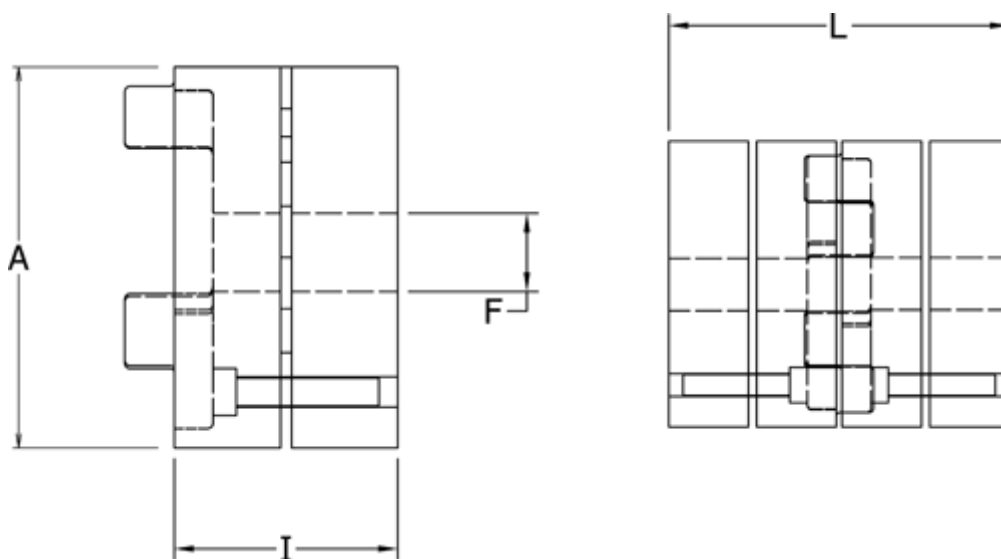

Article number: 3335019A019

Description: Conical Clamping Klonex ES 24/28
ALU Aluminium, Bore 19H7 mm

Measures

A = 40
F = 19
I = 25.0
L = 66
t = M4